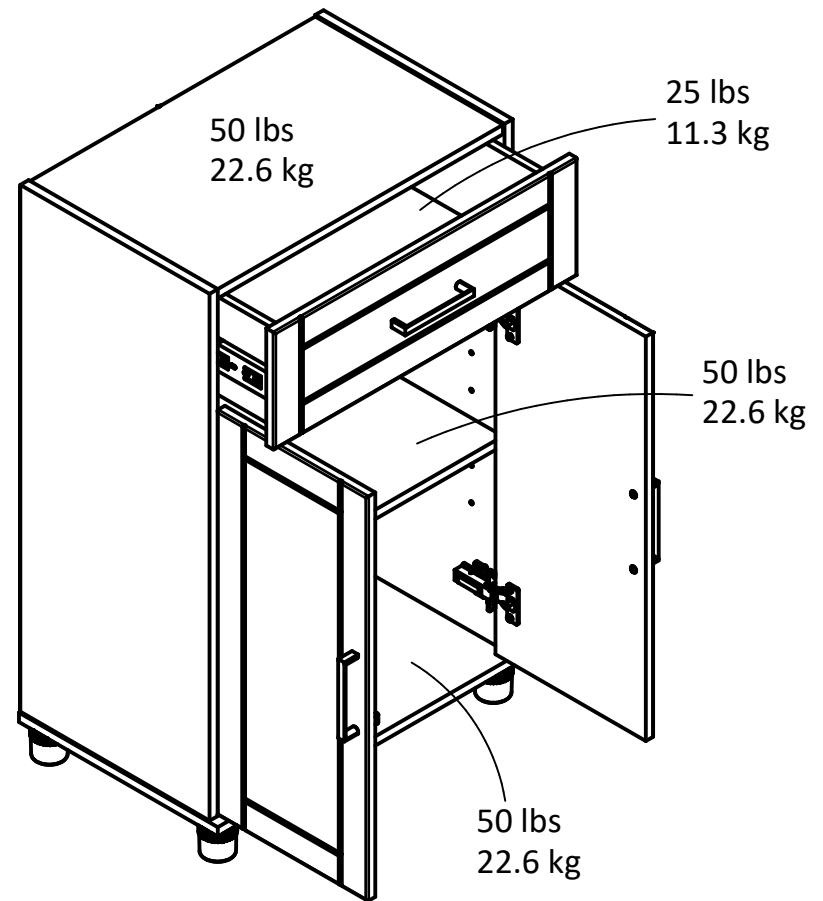

Interior Storage dimensions:
(2) storage spaces (adjustable heights)

22.21 in. (56.4 cm) W

27.40 in. (69.6 cm) H

15.39 in. (39.1 cm) D

5.42 cubic feet

Interior Drawer dimensions:

20.16 in. (51.2 cm) W

5.88 in. (14.9 cm) H

12.97 in. (32.9 cm) D

0.89 cubic feet

Wood Breakdown: 88%

Total storage: xx cubic feet

Overall Product Size:
23.47"W x 15.38"D x 38.25"H
60.2cm W x 39.1cm D x 97.6cm H

Maximum Weight Capacities
Unit Weight: 62 lbs. (28.12 kg)